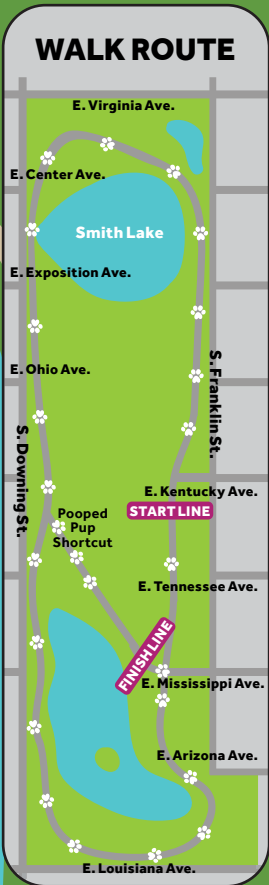

E. KENTUCKY AVE.

START LINE

Decompression Area

FOOD TRUCKS

Rest Area & Photo Op

Sponsor and Furry Scurry Booths

FOOD TRUCKS

Flealess Market

Dogs & People Water Station

DOG & PEOPLE FIRST AID

WALK ROUTE

FINISH LINE

S. FRANKLIN ST.

INFO/LOST & FOUND

VOLUNTEER CHECK-IN

E. MISSISSIPPI AVE.